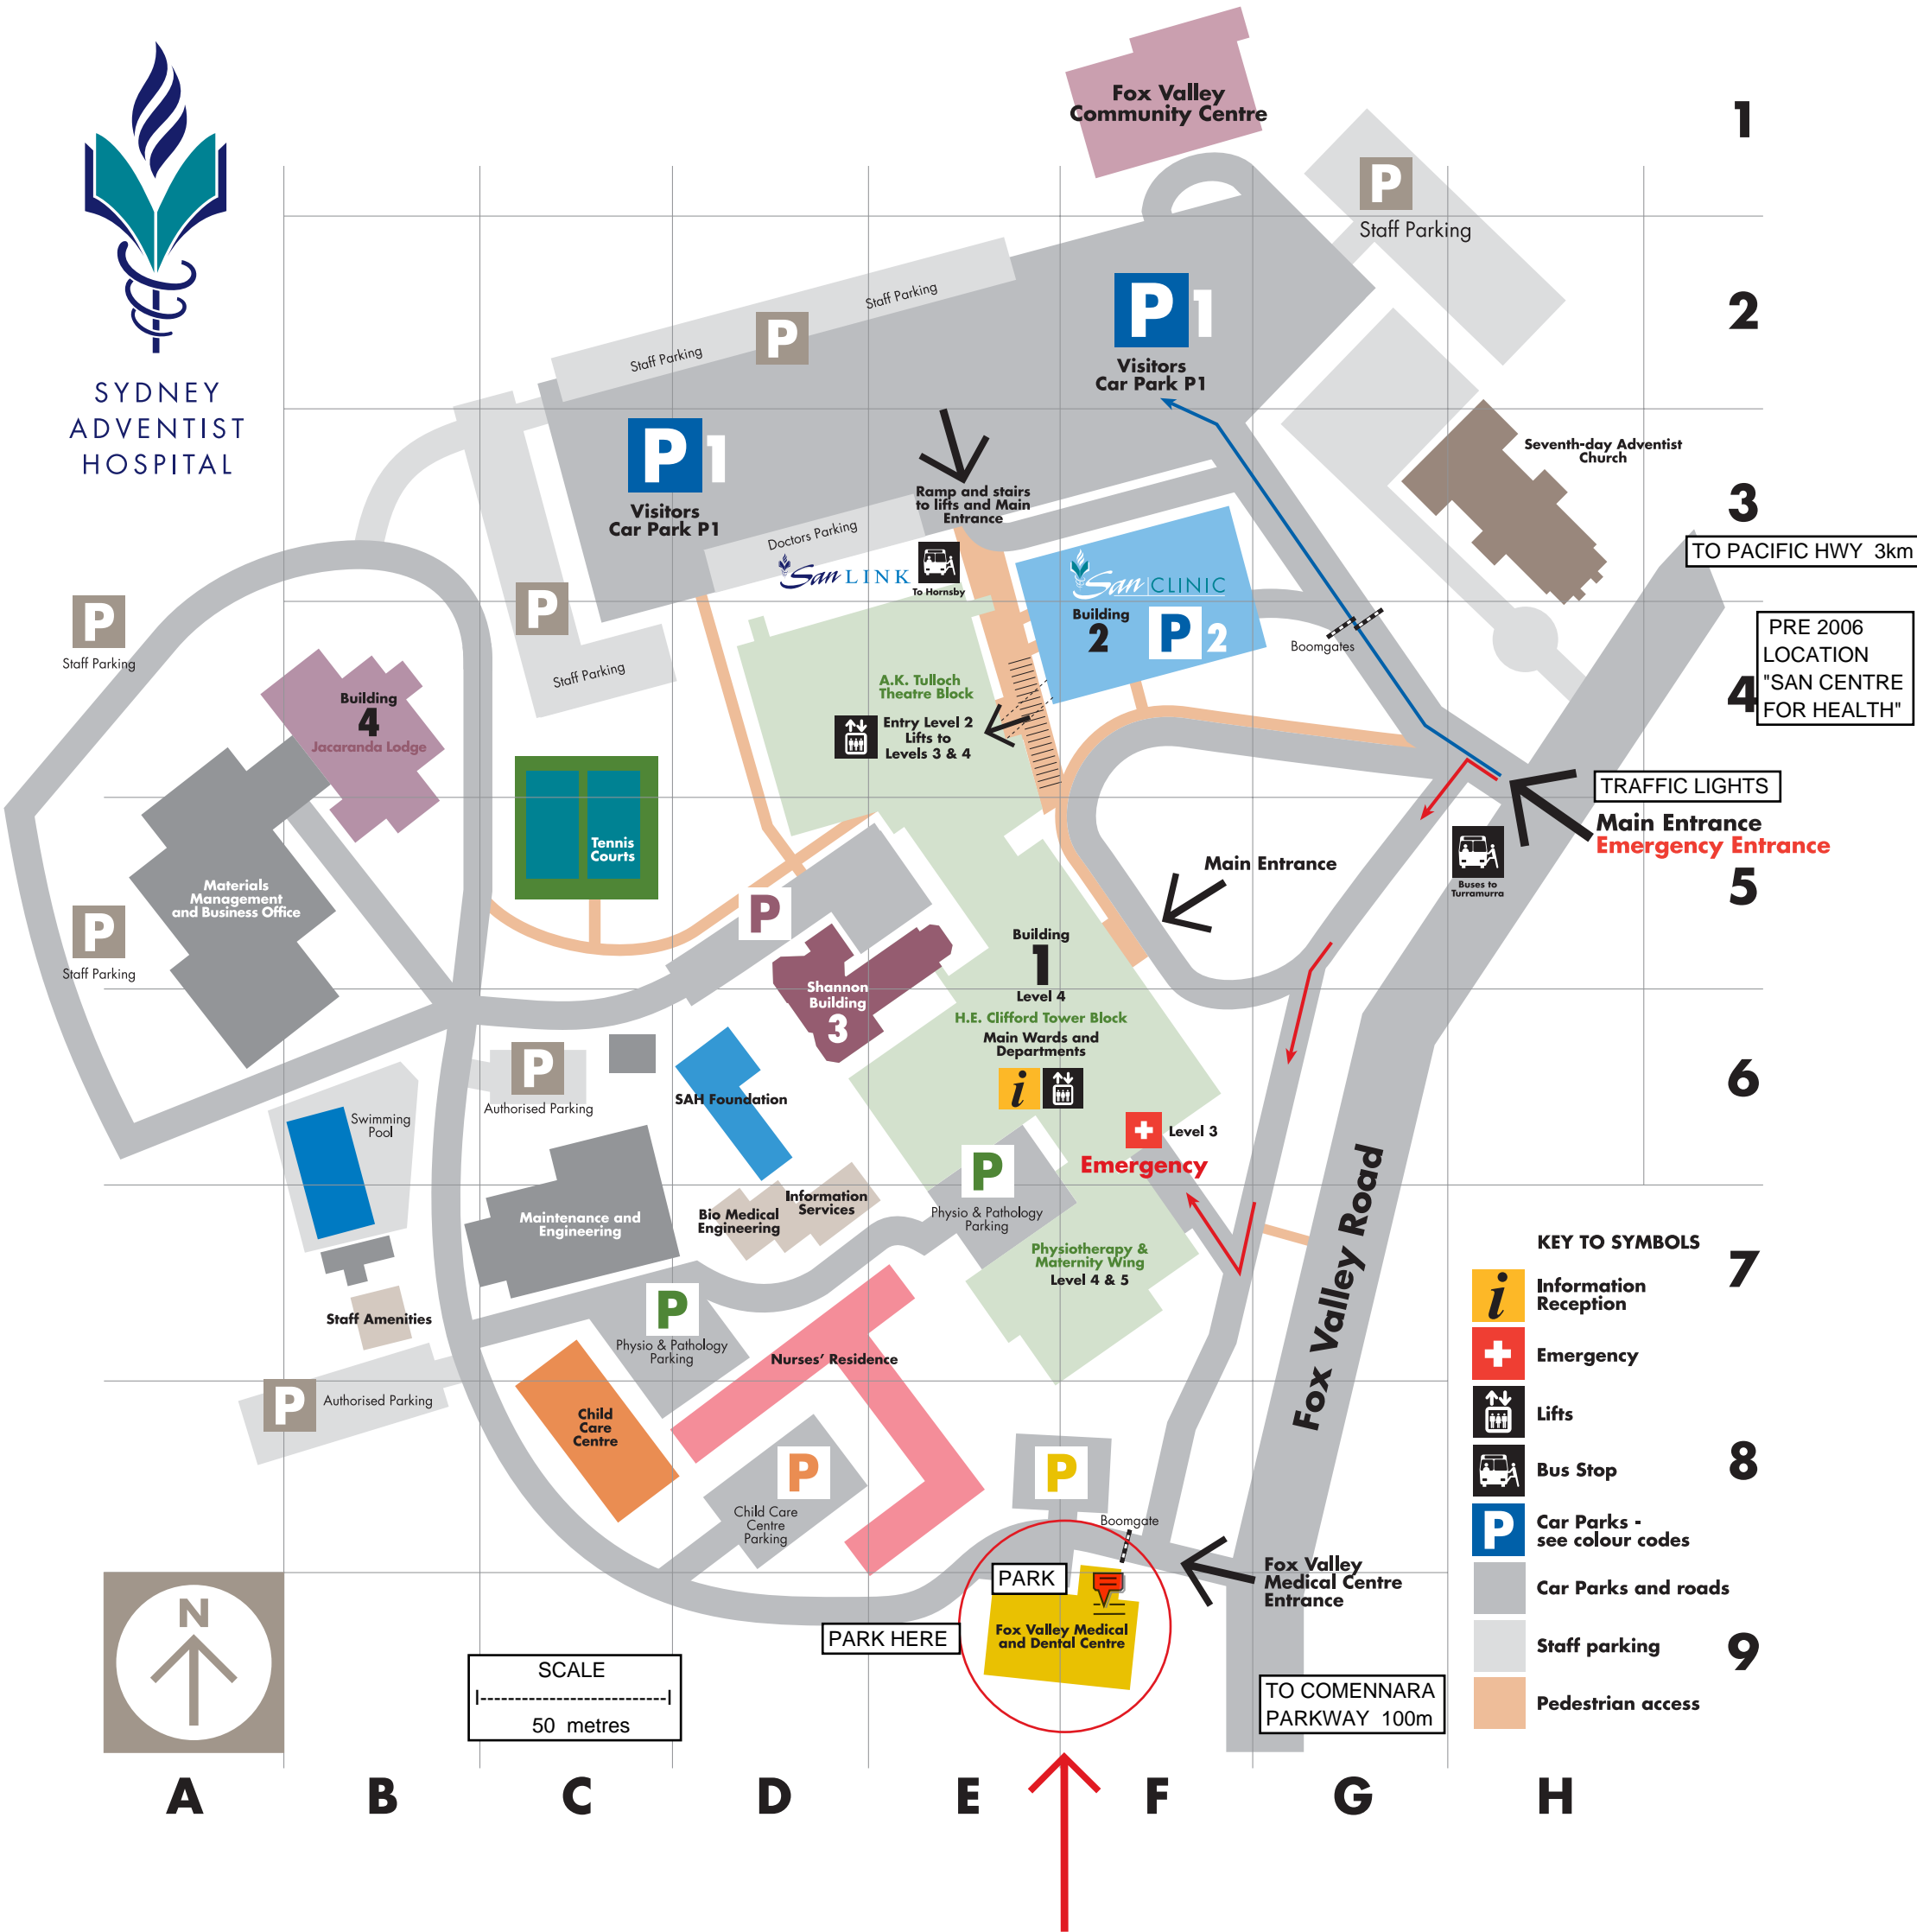

# WE ARE AT F9 ON THIS MAP

SYDNEY  
ADVENTIST  
HOSPITAL

PRE 2006  
LOCATION  
"SAN CENTRE  
FOR HEALTH"

- KEY TO SYMBOLS**
- Information Reception
  - Emergency
  - Lifts
  - Bus Stop
  - Car Parks - see colour codes
  - Car Parks and roads
  - Staff parking
  - Pedestrian access

**We are here**